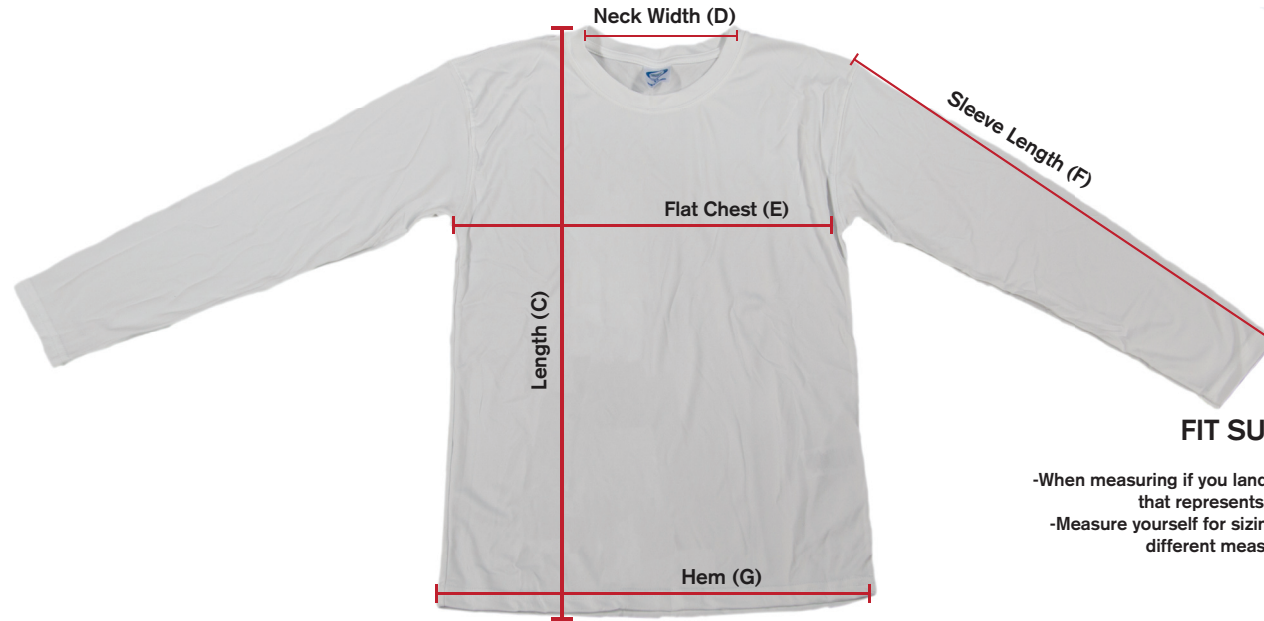

Solar Long Sleeve  
Toddler  
M785

TODDLER SIZE GUIDE

Vapor Size
24 M
3T
4T

FIT SUGGESTIONS

- When measuring if you land in between two sizes choose the size that represents your chest measurement
- Measure yourself for sizing for best results as all retailers use different measurements for their sizing

HOW TO MEASURE ON THE FLAT...

Solar Long Sleeve Flat Garment Specifications

	Length (C)	Neck Width (D)	Flat Chest (E)	Sleeve Length (F)	Hem (G)
24M	14.5"	5.5"	11.25"	13"	11.25"
3T	15.5"	5.75"	11.75"	14"	11.75"
4T	16.6"	6"	12.5"	14"	12.5"

Length (C) - Hold tape measure at highest point on shirt and pull tape down to the bottom of the hem

Neck Width (D) - Hold tape measure at one side of neck hem and pull to the other side

Flat Chest (E) - Hold tape measure under armhole and pull to the other side

Sleeve Length (F) - Hold tape measure at the top of the armhole seam and pull to bottom of sleeve hem

Hem (G) - Hold tape measure at side seam and pull to the other side